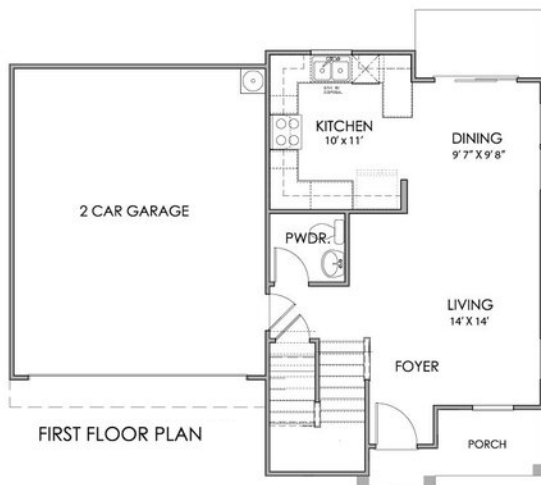

Bedford

1,792 sq ft | 2-Story Home | 2-Car Garage
4 Bedroom (or 3 Bedroom + Office/Bonus) | 2.5 Baths

FRONT ELEVATION "A"

FIRST FLOOR PLAN

Bedford

1,792 sq ft | 2-Story Home | 2-Car Garage
4 Bedroom (or 3 Bedroom + Office/Bonus) | 2.5 Baths

FRONT ELEVATION "B"

FRONT ELEVATION "C"

SECOND FLOOR PLAN