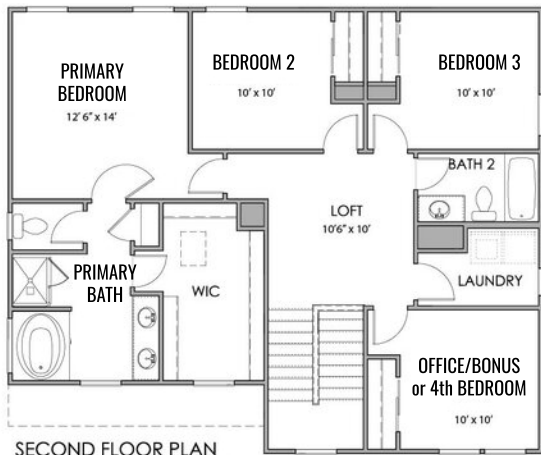

Bedford

1,792 sq ft | 2-Story Home | 2-Car Garage
4 Bedroom (or 3 Bedroom + Office/Bonus) | 2.5 Baths

FRONT ELEVATION "A"

FIRST FLOOR PLAN

Bedford

1,792 sq ft | 2-Story Home | 2-Car Garage
4 Bedroom (or 3 Bedroom + Office/Bonus) | 2.5 Baths

FRONT ELEVATION "B"

FRONT ELEVATION "C"

SECOND FLOOR PLAN