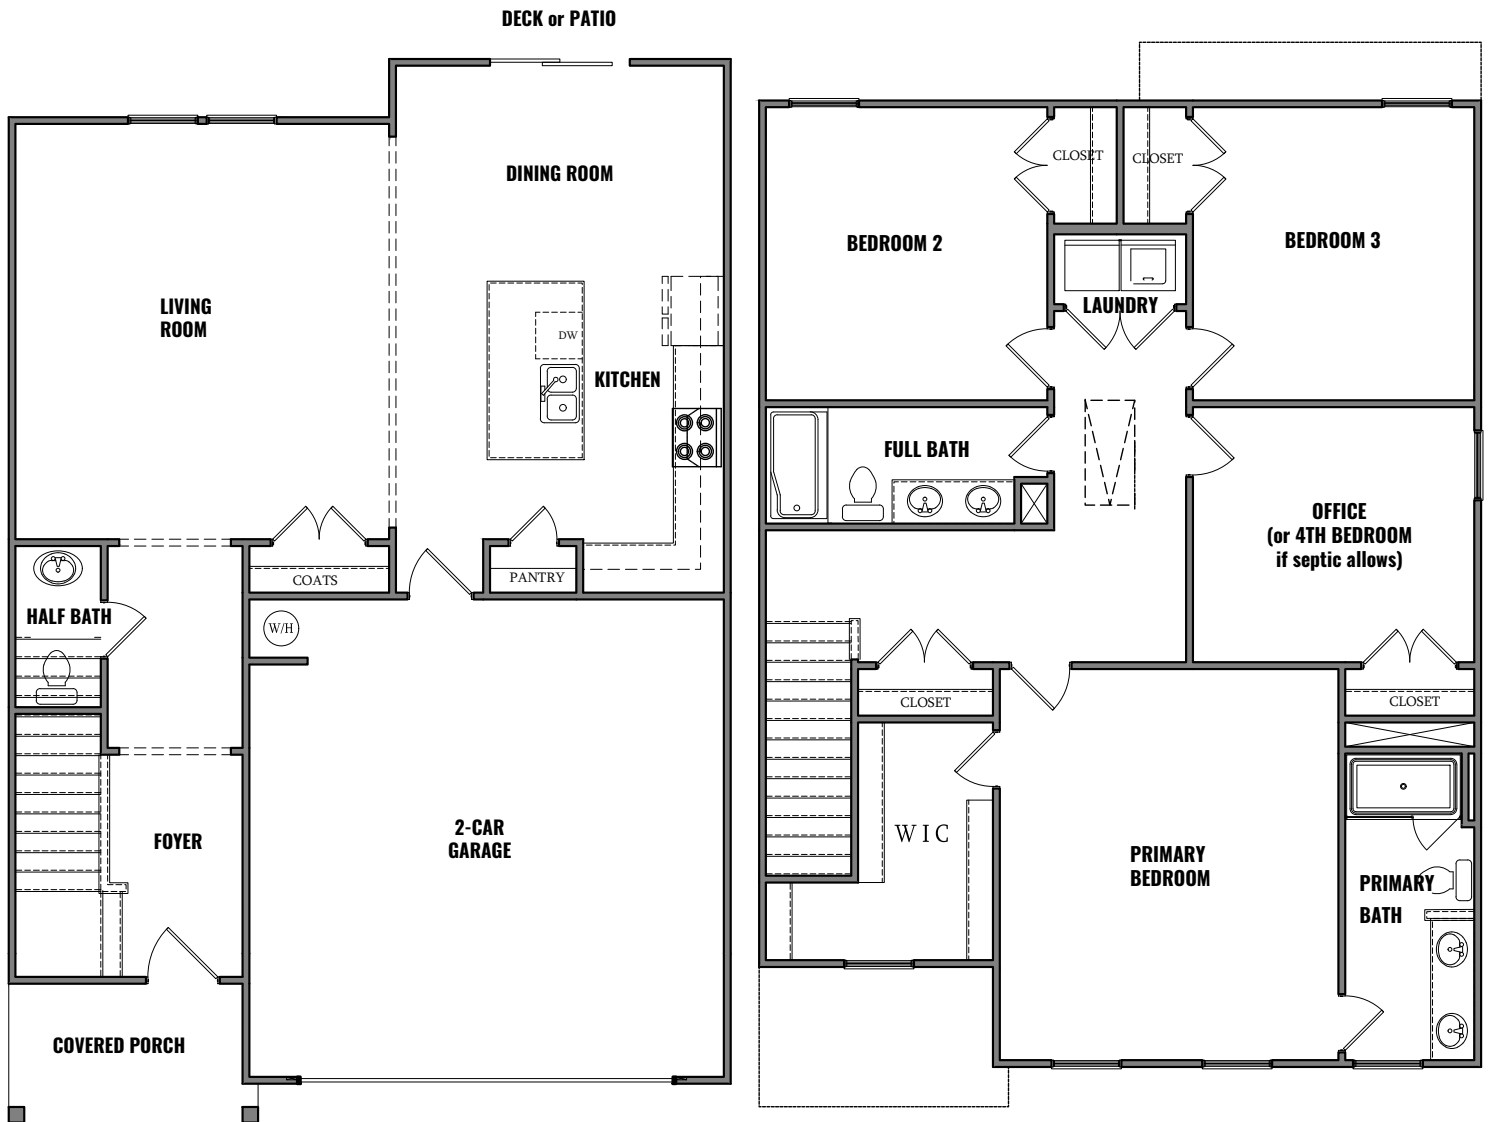

Riverside

2,145 sq ft | 2-Story Home | 2-Car Garage
3 Bedrooms + Office/4th Bedroom | 2.5 Baths

MAIN
LEVEL

UPPER
LEVEL