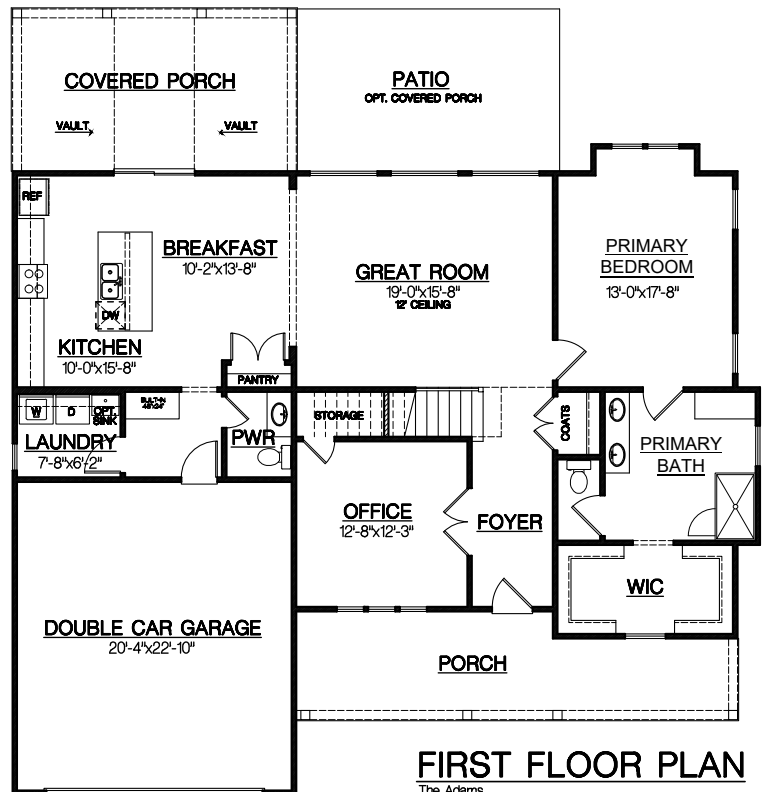

WINDSTONE

AT *Weathers Creek*

The Adams

- 2-Story Home
- 2,432 Heated Square Feet
- 4 Bedrooms/2.5 Baths
- Office
- Walk-In Attic Storage (option to finish it into a bonus room)
- 2-Car Garage

THE **TEMPLE** TEAM
REAL ESTATE