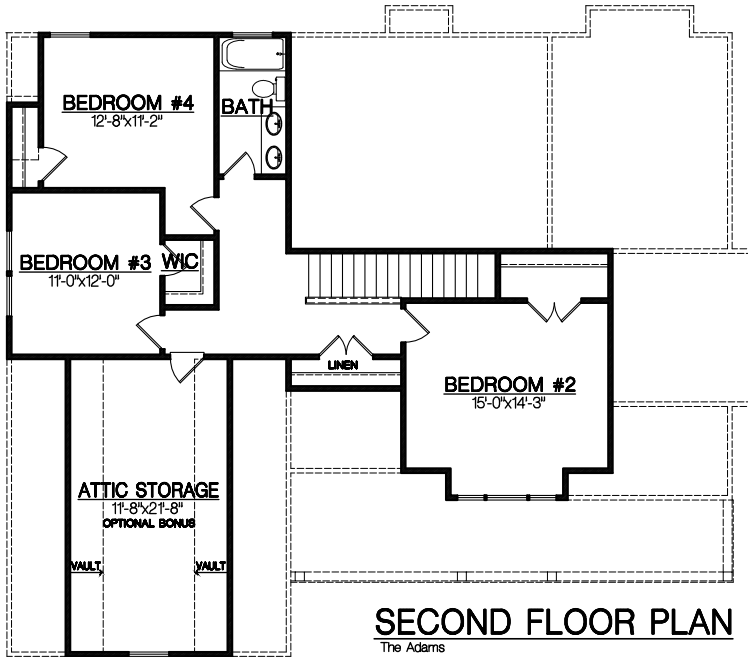

WINDSTONE

AT *Weathers Creek*

The Adams

- 2-Story Home
- 2,432 Heated Square Feet
- 4 Bedrooms/2.5 Baths
- Office
- Walk-In Attic Storage (option to finish it into a bonus room)
- 2-Car Garage

THE **TEMPLE** TEAM
REAL ESTATE