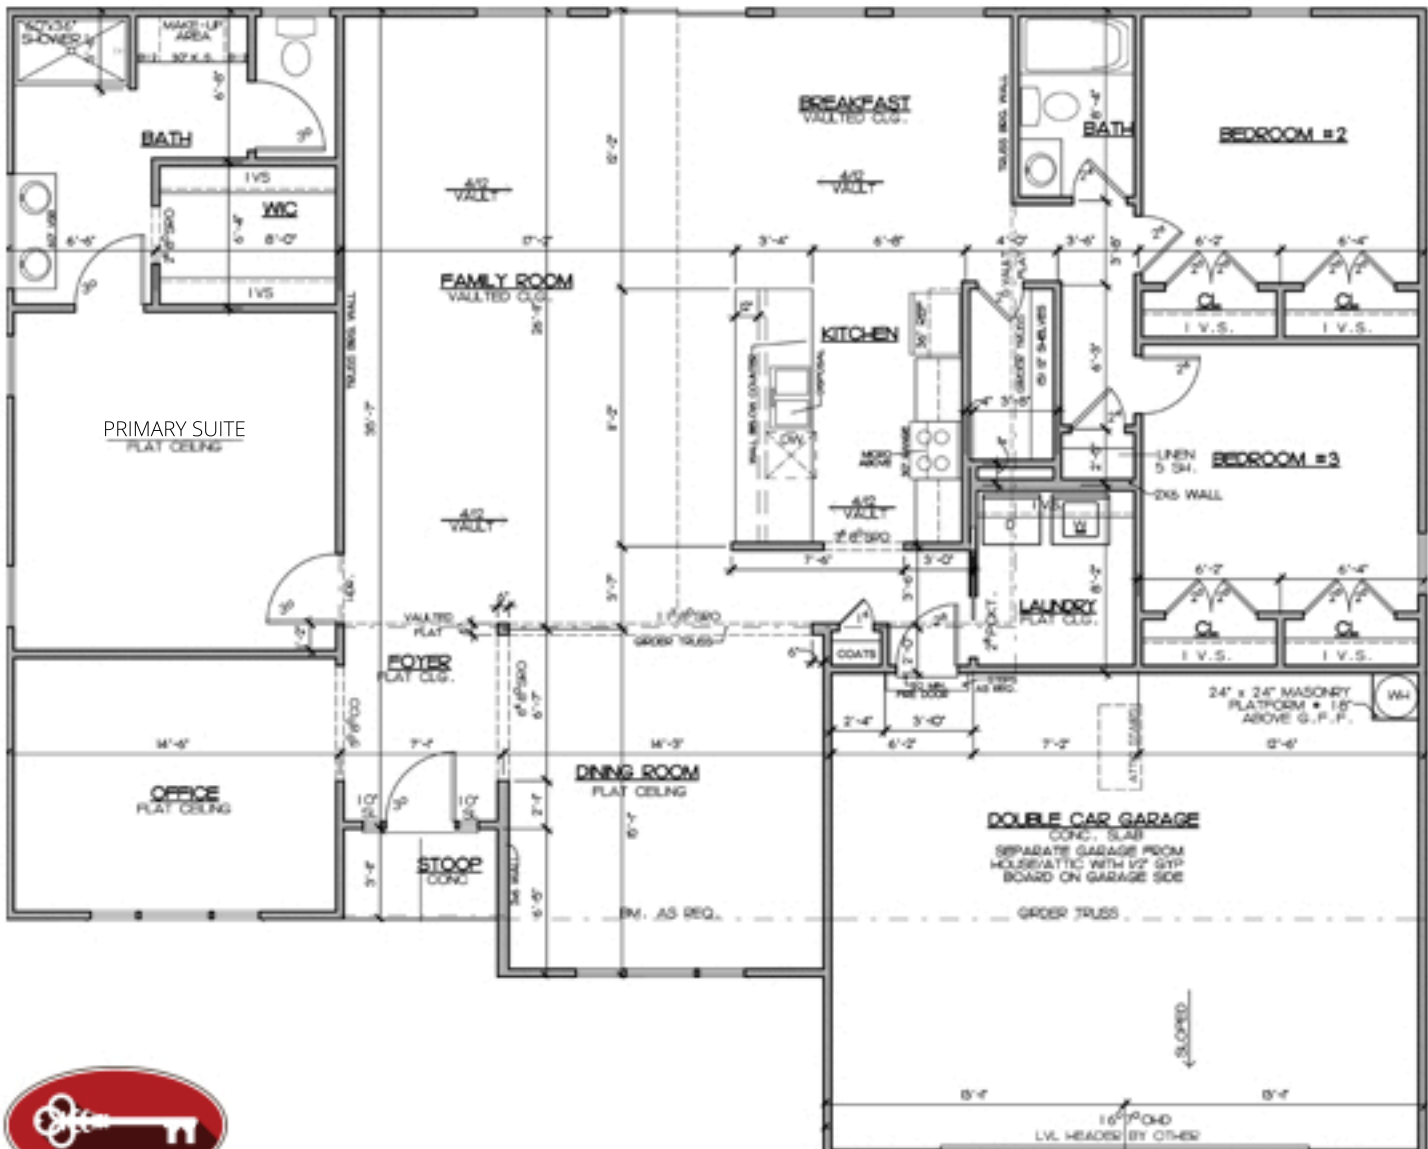

WINDSTONE

AT AUTUMN LEAF

The Hamilton

1-story Story Home
2,170 Heated Square Feet
3 Bedrooms/2 Baths
Office
2-Car Garage

THE
TEMPLE
TEAM
REAL ESTATE

For more information, contact:
Pamela & Kent Temple, 704-235-3000,
or visit www.windstoneatautumnleaf.com