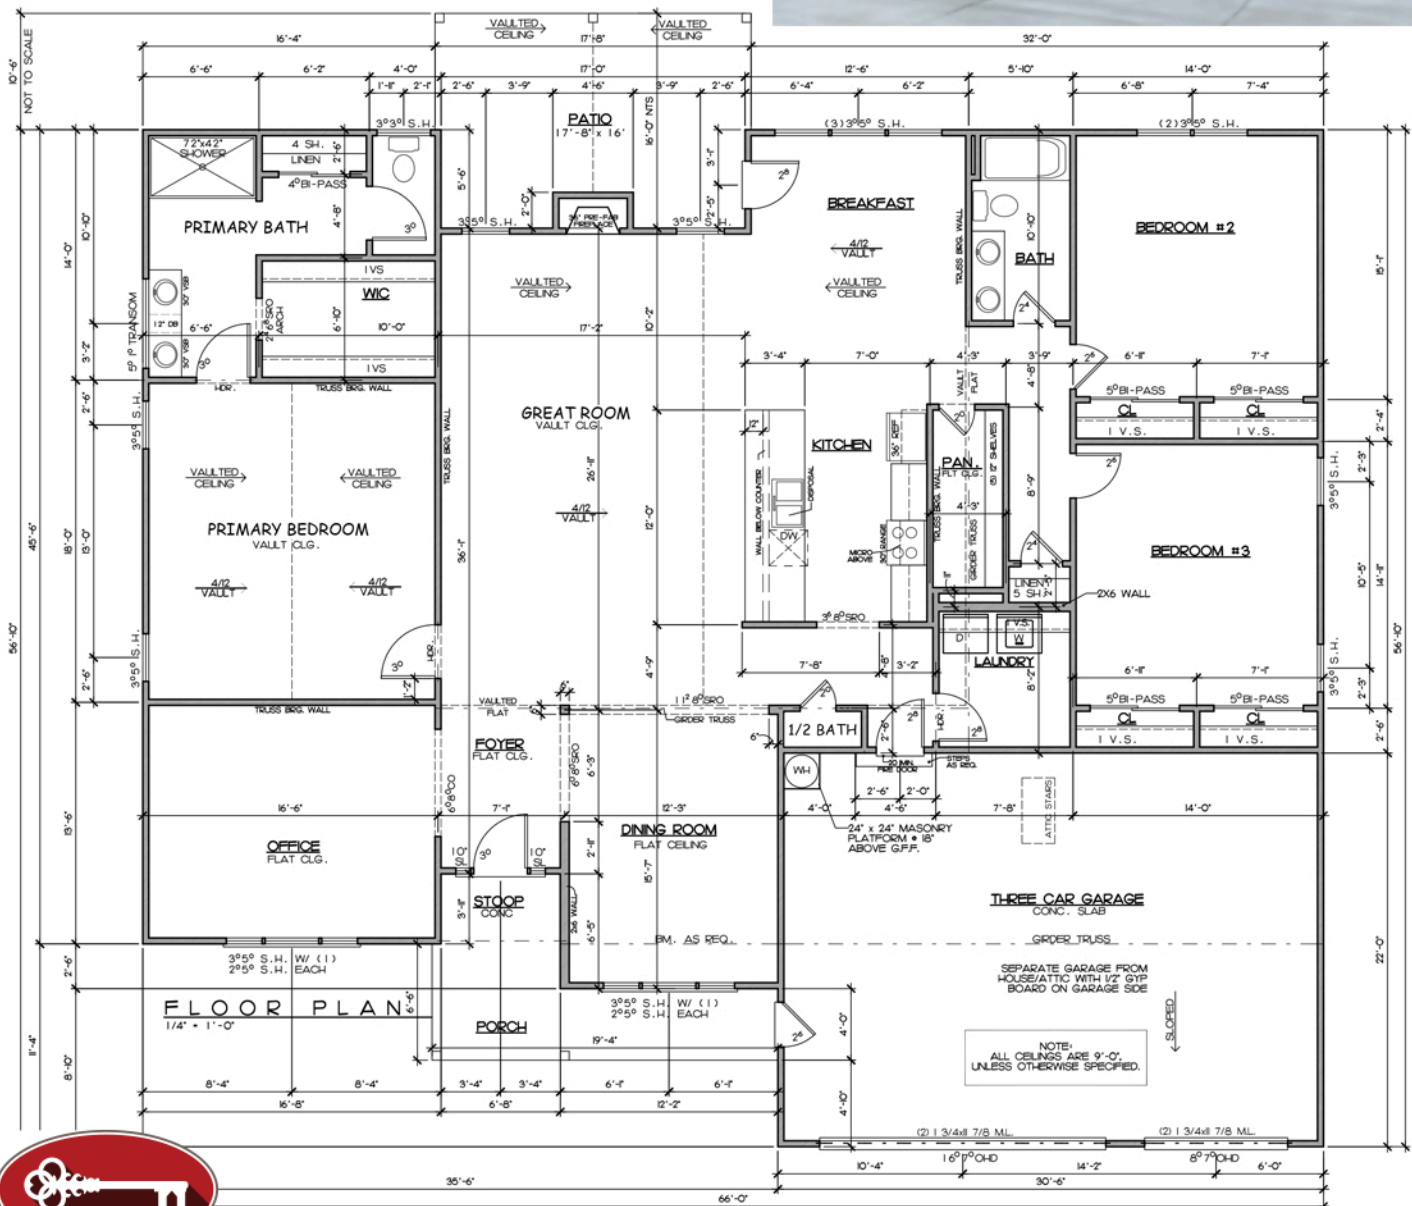

# WINDSTONE

AT AUTUMN LEAF

## The Madison

1-story Story Home  
2,602 Heated Square Feet  
3 Bedrooms/2.5 Baths  
Office  
3-Car Garage

THE  
**TEMPLE**  
TEAM  
REAL ESTATE

For more information, contact:  
Pamela & Kent Temple, 704-235-3000,  
or visit [www.windstoneatautumnleaf.com](http://www.windstoneatautumnleaf.com)